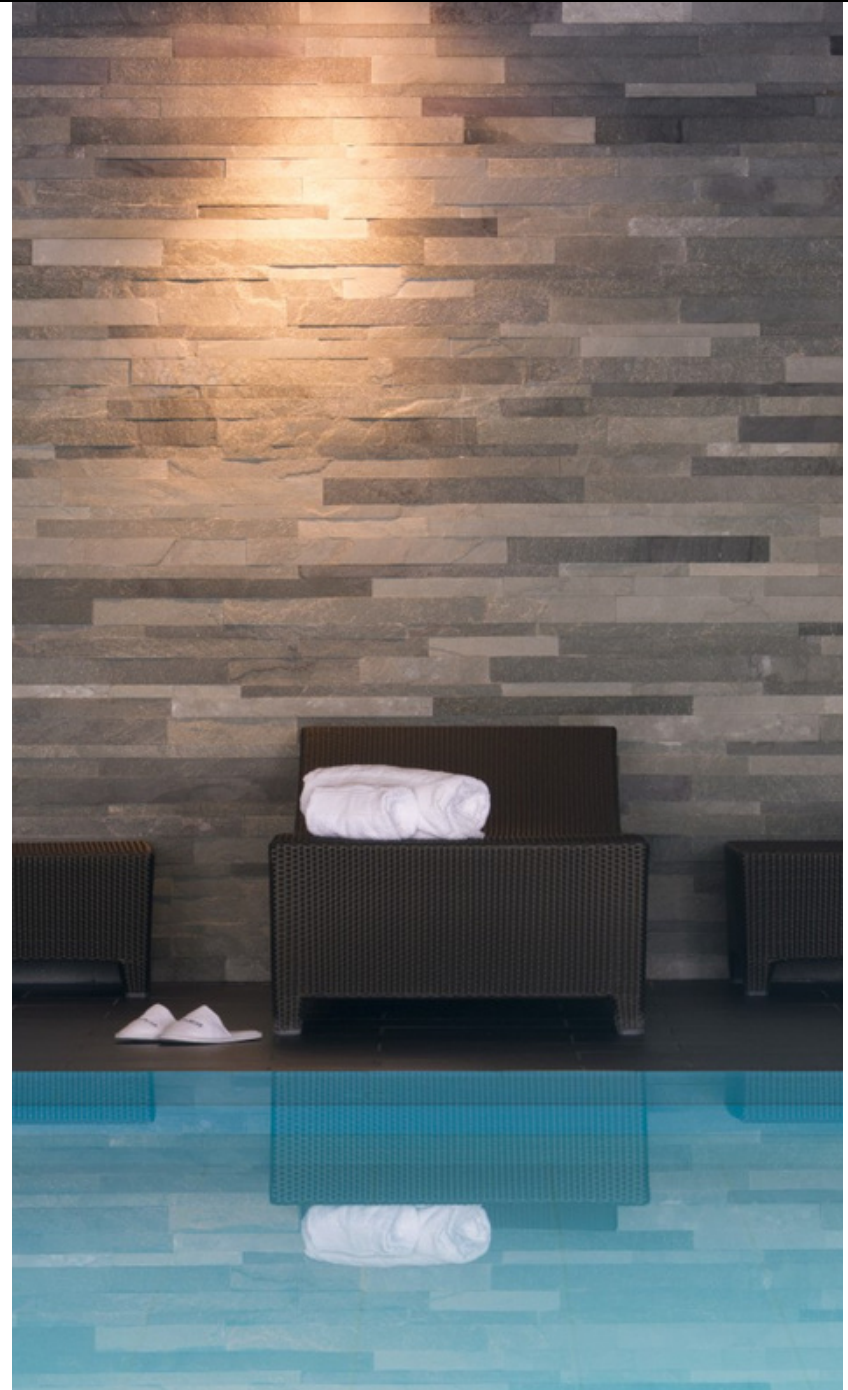

LUXURY CATERED CHALETs IN VERBIER

CHALET VALENTINE

Verbier, Switzerland

CHALET OVERVIEW

- A stylish apartment that sleeps 7
- 4 bedrooms and 3 bathrooms
- Open-plan living areas
- Stunning Swimming pool, spa area with Sauna, Gym and Games Room
- 1 x indoor parking space
- Enviably location
- 2 minute walk to Place Centrale
- 5 minute walk to the Medran
- 5 minute walk to Place Blanche

DESCRIPTION

The 'Victoria and Valentine Complex' is one of Verbier's most exclusive developments; located in the heart of Verbier with access to one of the most luxurious leisure facilities in the village with a stunning Indoor Swimming Pool, Spa areas with Sauna, Hammam, well equipped gym and games room.