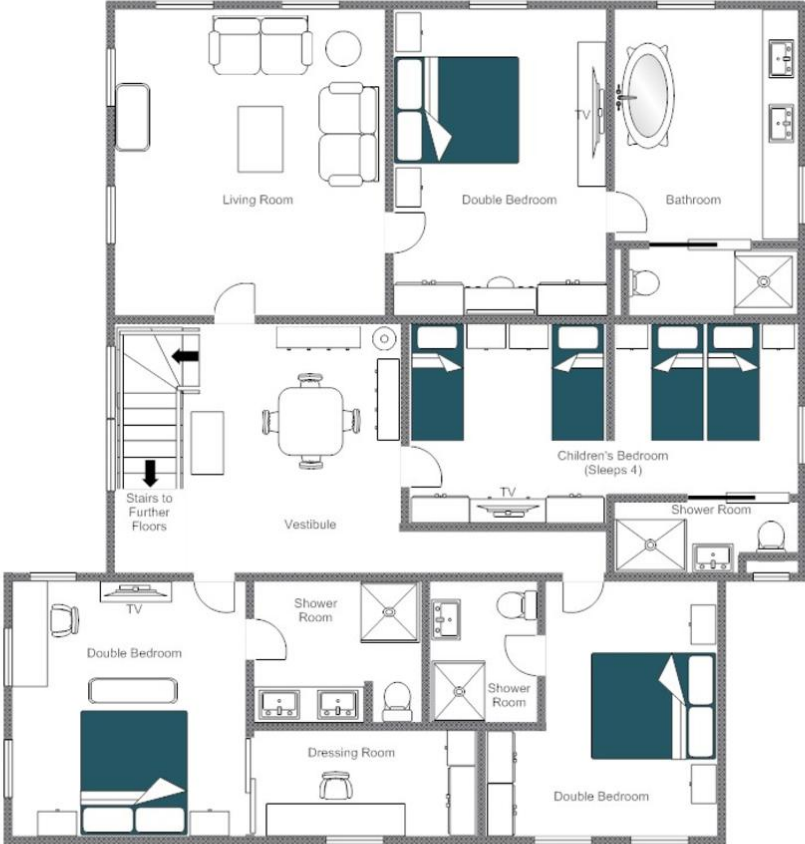

FLOOR PLAN SLEEPING FLOOR (TOP FLOOR)

FOR ILLUSTRATION PURPOSES ONLY